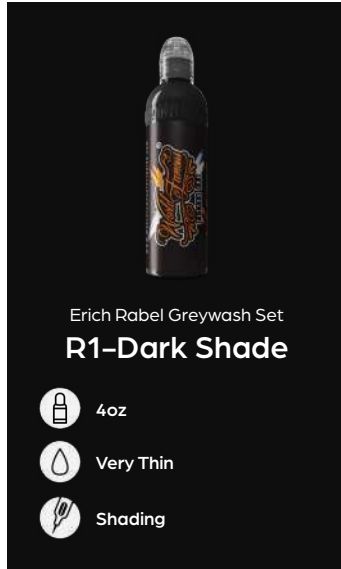

GREYWASH INKS – PRO TEAM

Color represents ink swatch, not the color seen in the bottle.